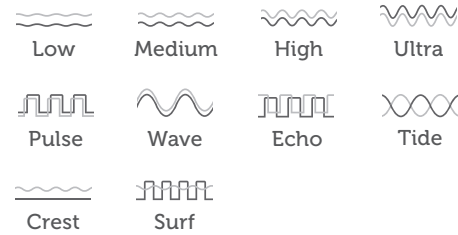

VIBRATION MODES

ORDER SPECS

Case Count
12 pcs per carton

Case Weight
6.7 kg

Case Dimensions
405 x 265 x 250 mm

HS Tariff
901910

UPC/EAN

Cosmic Pink 00839289010789
Purple 00839289010864
Blue 00839289002487

AVAILABLE COLORS

- Cosmic Pink SNW6SG3
- Purple SNW6SG4
- Blue SNW6SG5

MSRP

$199 USD / $299 CAD / $299 AUD / 199€ / £179 / NOK 1,999 / DKK 1,499 / RUB 14,499 / SEK 2,099 / CHF 229 / BYN 449 / HKD 1,560 / CNY 1,680 / KRW 248,000 / SGD 280 / JPY 25,000 / NTD 6,300 /