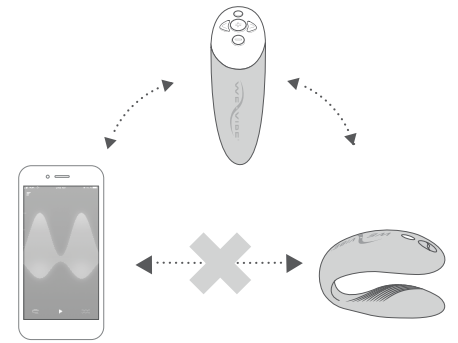

USB rechargeable
Convenient and eco-friendly, Chorus is rechargeable with up to 90 minutes of play on a single charge.

Touch-sense
Chorus features unique touch-sensitive receptors located beneath the We-Vibe logo. As you play, your movements control the vibrations. Choose from three Touch-sense modes to find your ultimate pleasure.

Beautifully designed case
For discreet storage, charging and travel.

Low power alert
Know when your Chorus needs a charge, so it's always ready to go when you are.

Squeeze Remote
Change vibration modes as well as the intensity in the heat of the moment. Chorus' Squeeze Remote is designed with the most natural human response in mind – the tighter you squeeze, the stronger the vibration gets. Release your grip and the vibration weakens.

App enabled
With the free We-Connect™ app, you can play and share control of Chorus from anywhere, create custom vibes and play together with other We-Vibe™ products. Vibe to music with Beat mode or use Touch mode for real-time control at your fingertips.

Better connectivity
Chorus is powered with AnkorLink™ technology. AnkorLink creates the most stable connection between your We-Vibe and the We-Connect™ app. The Squeeze Remote is the anchor between Chorus and the We-Connect app – you'll need to keep it close by whenever you're using We-Connect.

PRODUCT SPECS

Materials
Body-safe silicone. Free from phthalates and BPA and made without latex.

Vibrator battery
USB rechargeable lithium ion battery.

Run time
Up to 90 mins.

Charge time
90 mins.

2-year warranty

Dimensions
Massager: 78 x 33 x 43.5 mm
Remote: 37 x 96 mm
Case: 91 x 57 x 104 mm

Weight
Massager: 69 g
Remote: 55 g
Case: 108 g