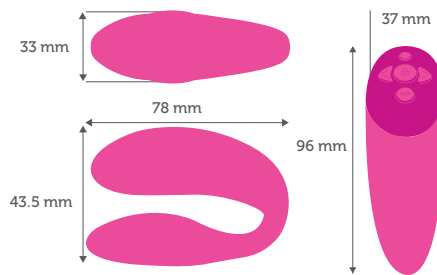

Dimensions
Massager: 78 x 33 x 43.5 mm
Remote: 37 x 96 mm
Case: 91 x 57 x 104 mm

Weight
Massager: 69 g
Remote: 55 g
Case: 108 g

HOW IT'S MEASURED

VIBRATION MODES

ORDER SPECS

Case Count
12 pcs per carton

Case Weight
6.7 kg

Case Dimensions
405 x 265 x 250 mm

HS Tariff
901910

UPC/EAN

Cosmic Pink 00839289010789
Purple 00839289010864
Blue 00839289002487

AVAILABLE COLORS

- Cosmic Pink SNW6SG3
- Purple SNW6SG4
- Blue SNW6SG5

MSRP

\$199 USD / \$299 CAD / \$299 AUD / 199€ / £179 / NOK 1,999 / DKK 1,499 / RUB 14,499 / SEK 2,099 / CHF 229 / BYN 449 / HKD 1,560 / CNY 1,680 / KRW 248,000 / SGD 280 / JPY 25,000 / NTD 6,300 /